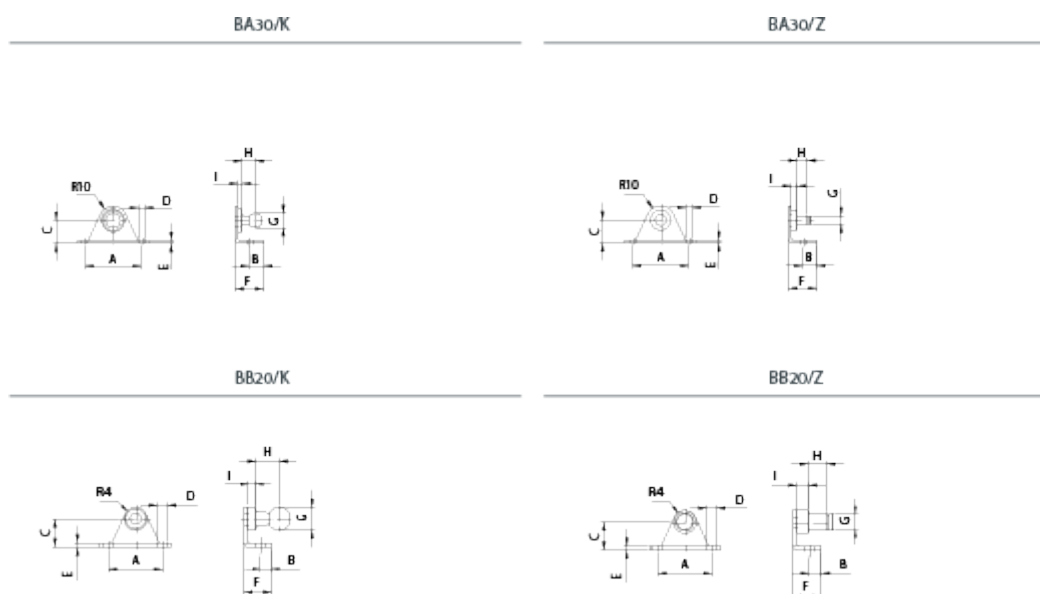

Article number: 04HBA30K08V4

Description: Stabilus Industry Line Side bracket stainless steel, angular Stainless steel AISI316L/316Ti
Type BA30K08V4 M8

Measures

A = 40
B = 10
C = 16
D = 5.3
E = 2
F = 20
G = 8
H = 8

I = 3
Stability = 500 N